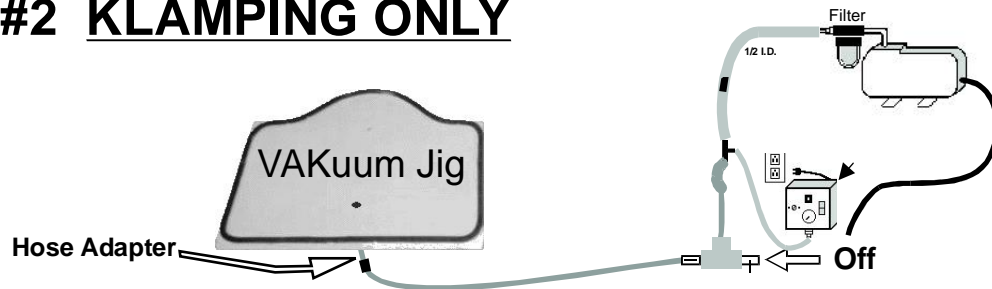

SUPER PRO Electric SYSTEM Z WITH MULTIPLE BAG MANIFOLD

4/13/98 - VM6FS Multiple Bag.cdr

#1 PRESSING ONLY

#2 KLAMPING ONLY

#3 PRESSING & KLAMPING AT SAME TIME

#3a. WHEN DONE WITH #3 KLAMPING- FINISH PRESSING