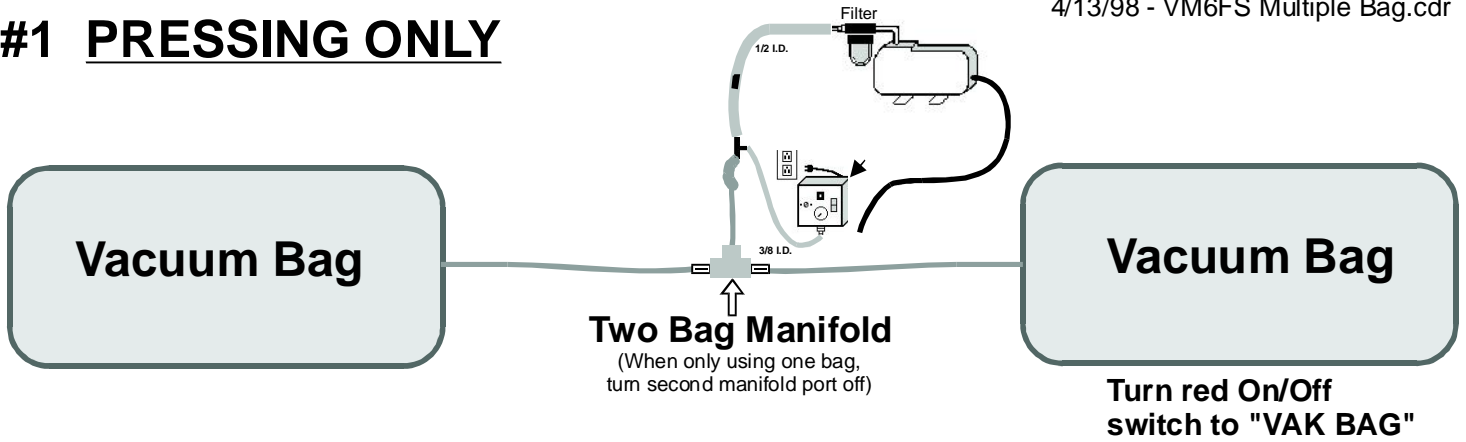

SUPER PRO Electric SYSTEM Z WITH MULTIPLE BAG MANIFOLD

4/13/98 - VM6FS Multiple Bag.cdr

#1 PRESSING ONLY

#2 KLAMPING ONLY

#3 PRESSING & KLAMPING AT SAME TIME

#3a. WHEN DONE WITH #3 KLAMPING- FINISH PRESSING